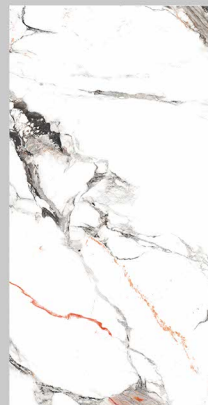

MAGMA SUPER

GLOSSY
600X1200MM | RANDOM
600X600MM