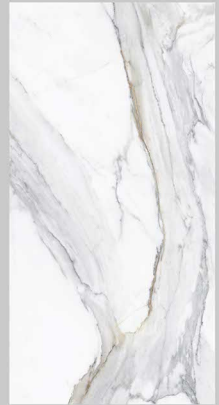

TAJMAHAL CARRARA

GLOSSY
600X1200MM | RANDOM
600X600MM