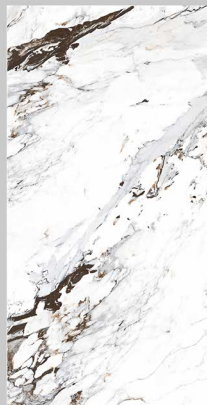

ULTIMO

GLOSSY
600X1200MM | RANDOM
600X600MM