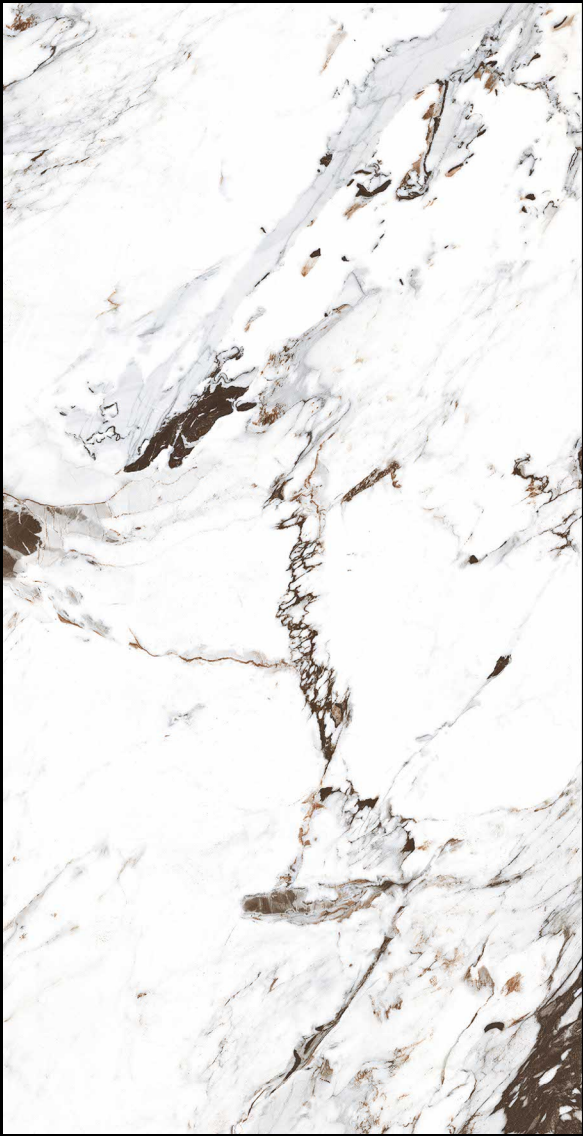

## TENDS WHITE

**GLOSSY**  
600X1200MM | RANDOM  
600X600MM

## TIAGO WHITE

**GLOSSY**  
600X1200MM | RANDOM  
600X600MM