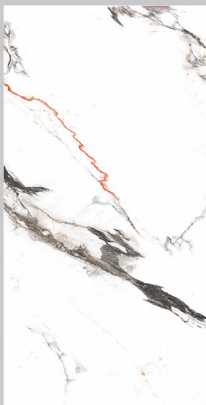

MAGMA SUPER

GLOSSY
600X1200MM | RANDOM
600X600MM