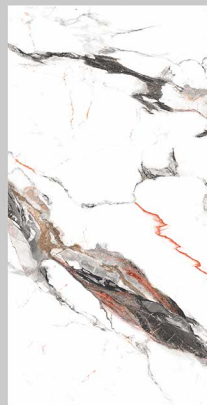

MAGMA SUPER

GLOSSY
600X1200MM | RANDOM
600X600MM