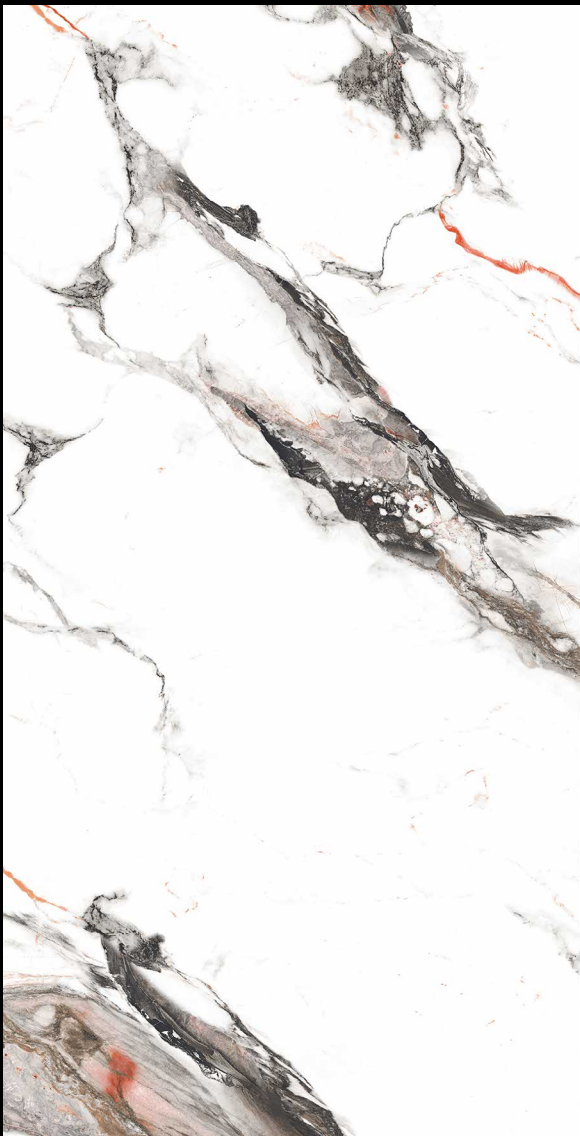

MAGMA SUPER

GLOSSY
600X1200MM | RANDOM
600X600MM